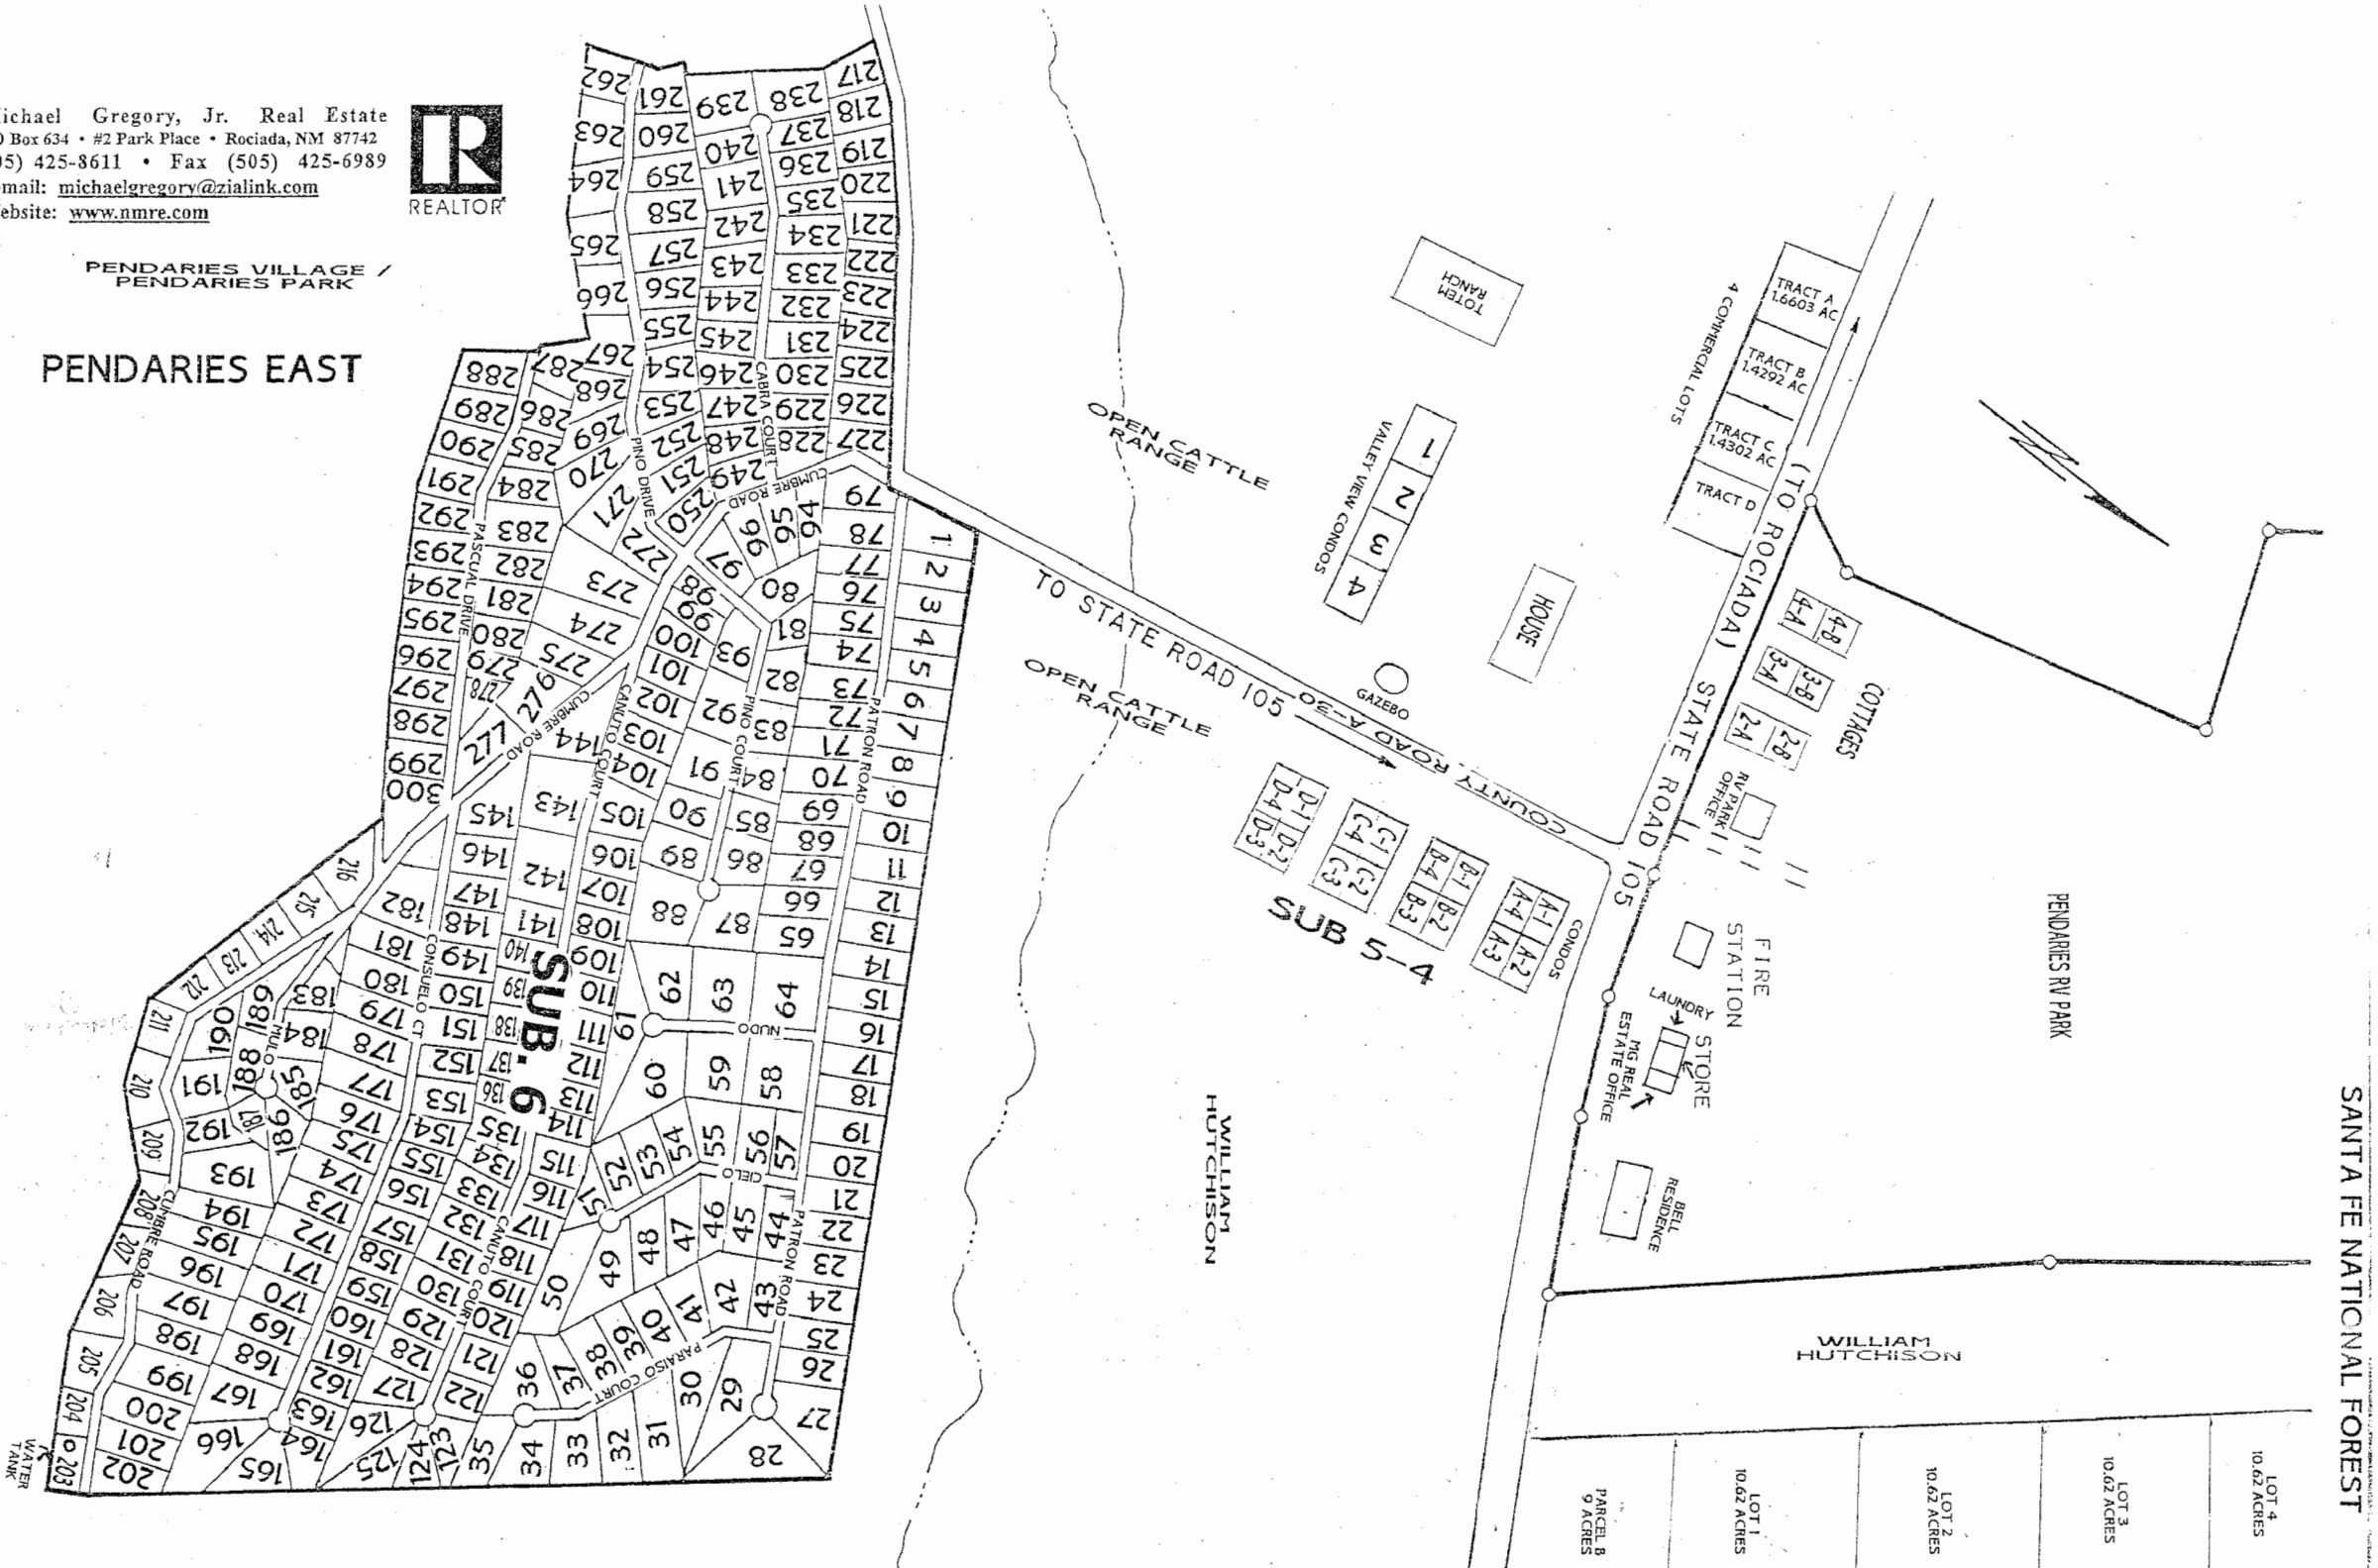

PENDARIES EAST

SANTA FE NATIONAL FOREST

- LOT 4
10.62 ACRES
- LOT 3
10.62 ACRES
- LOT 2
10.62 ACRES
- LOT 1
10.62 ACRES
- PARCEL B
9 ACRES